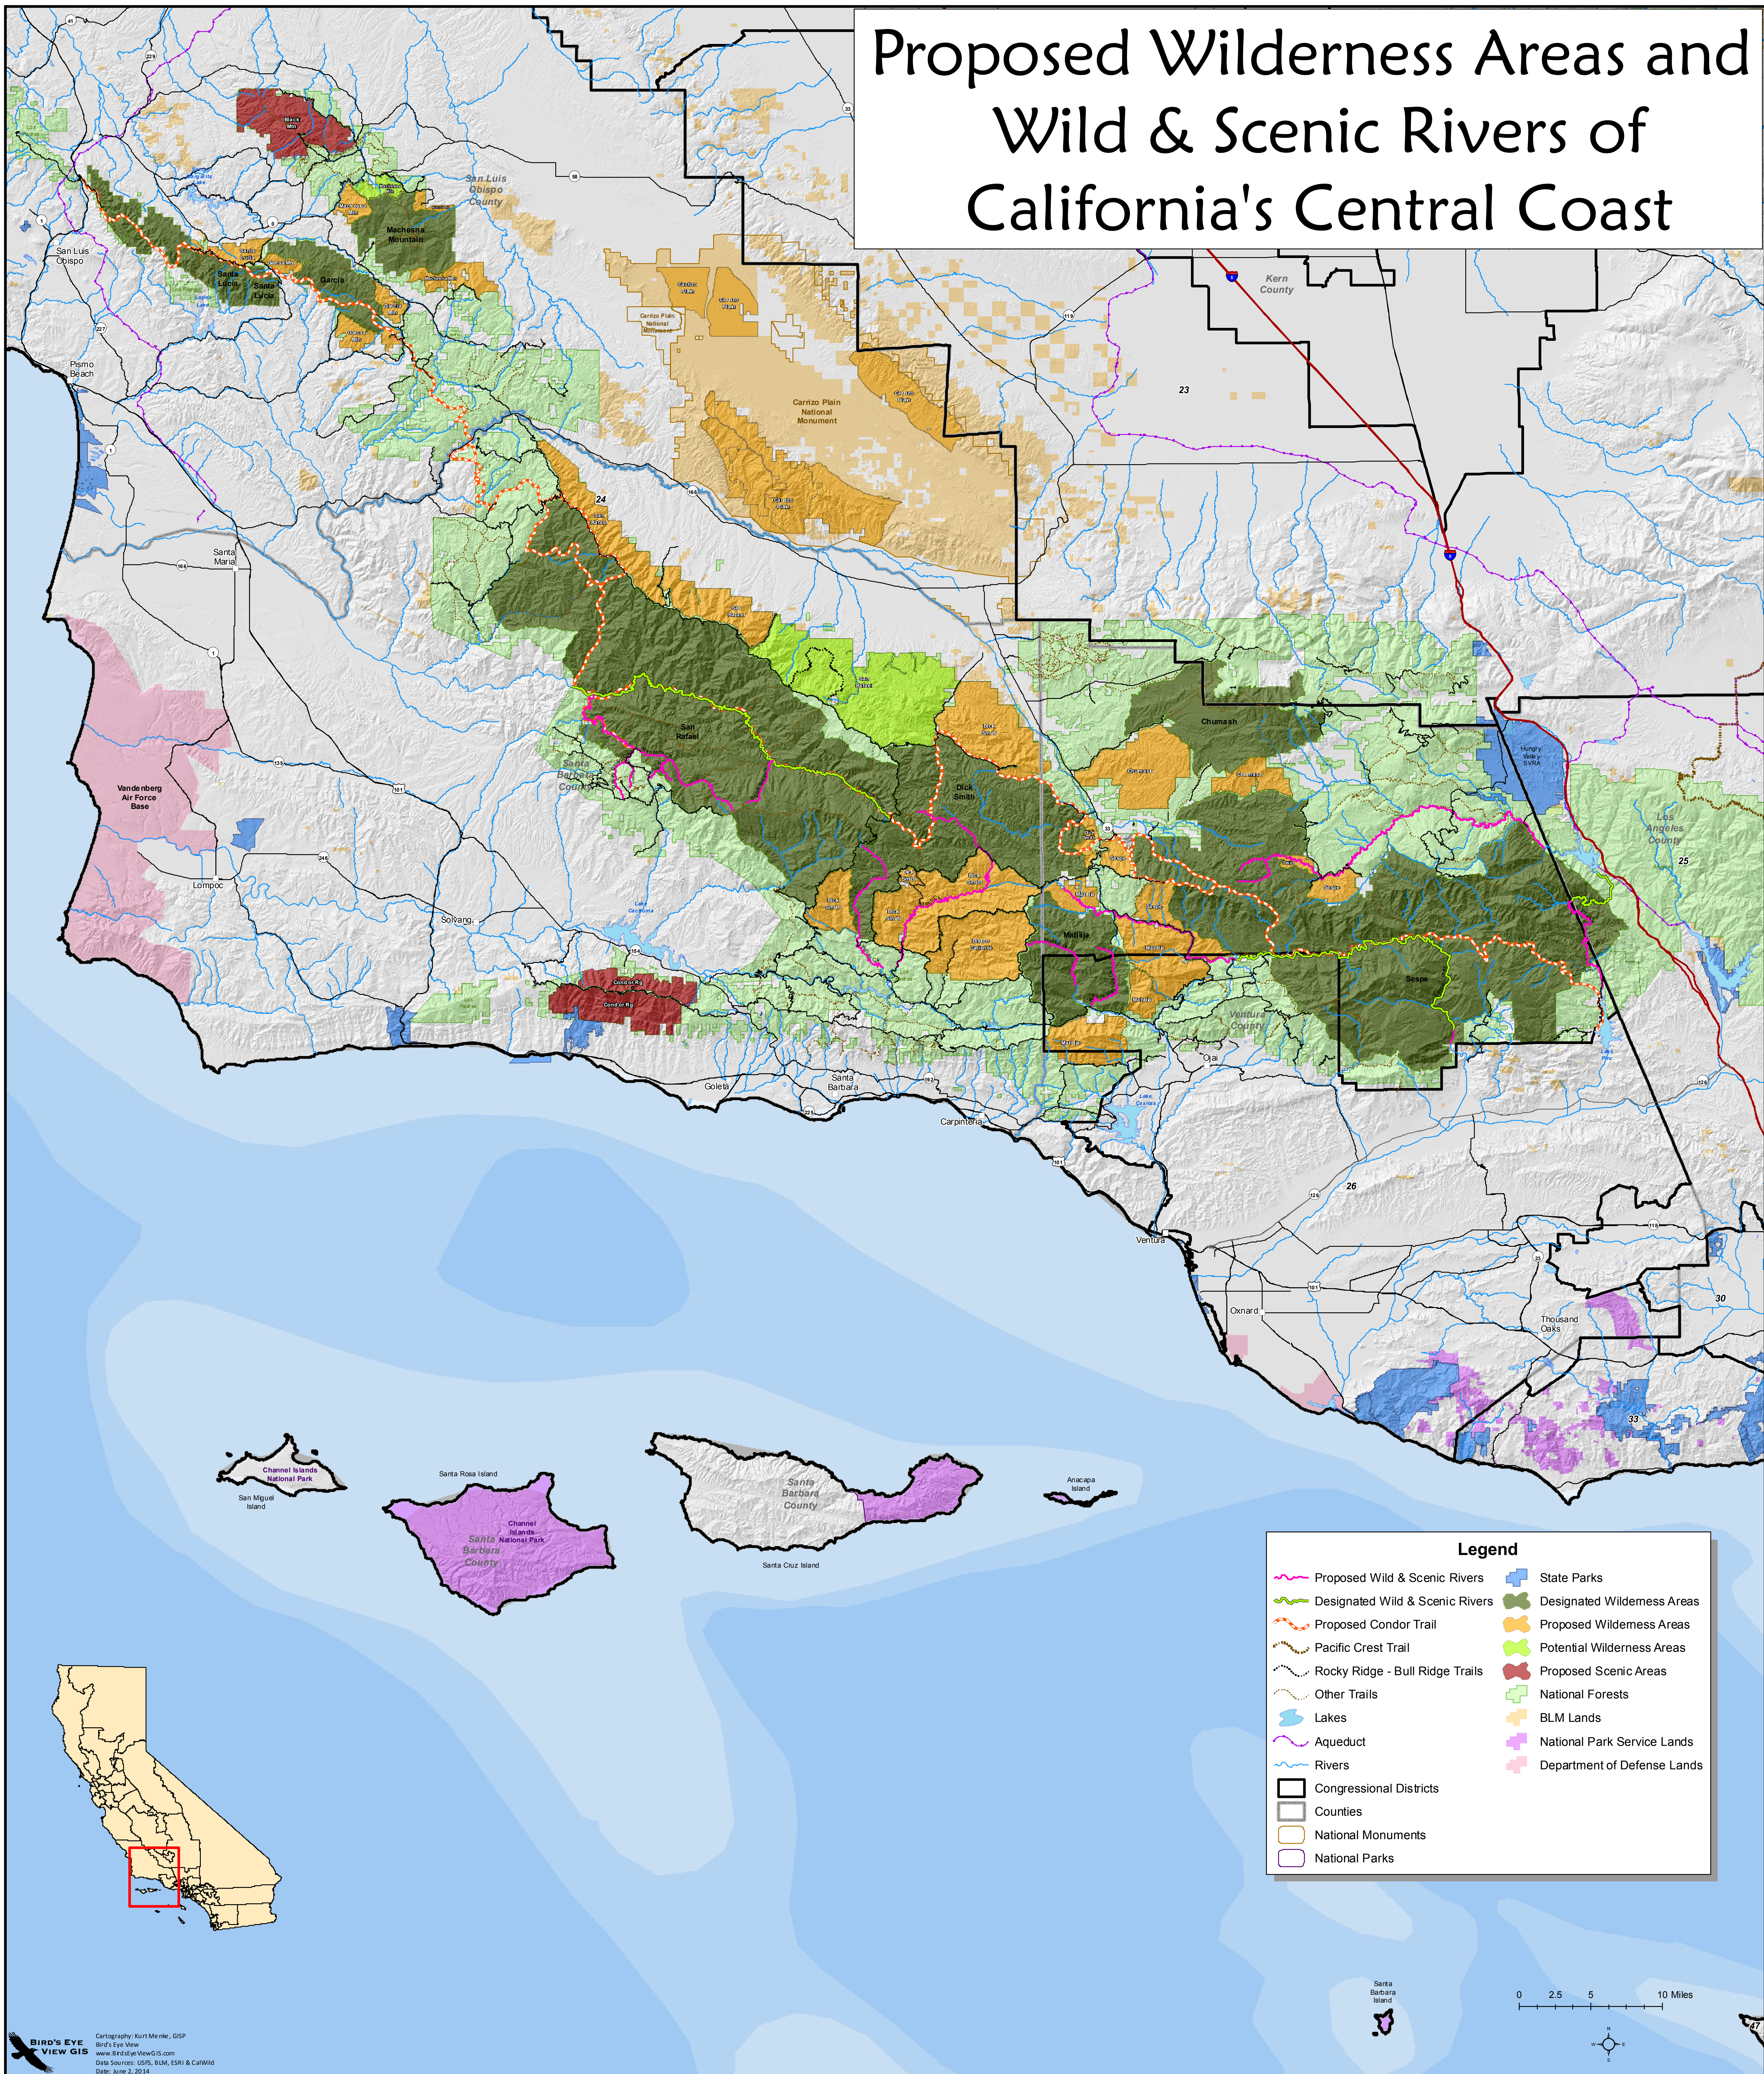

Proposed Wilderness Areas and Wild & Scenic Rivers of California's Central Coast

Legend	
	Proposed Wild & Scenic Rivers
	Designated Wild & Scenic Rivers
	Proposed Condor Trail
	Pacific Crest Trail
	Rocky Ridge - Bull Ridge Trails
	Other Trails
	Lakes
	Aqueduct
	Rivers
	Congressional Districts
	Counties
	National Monuments
	National Parks
	State Parks
	Designated Wilderness Areas
	Proposed Wilderness Areas
	Potential Wilderness Areas
	Proposed Scenic Areas
	National Forests
	BLM Lands
	National Park Service Lands
	Department of Defense Lands